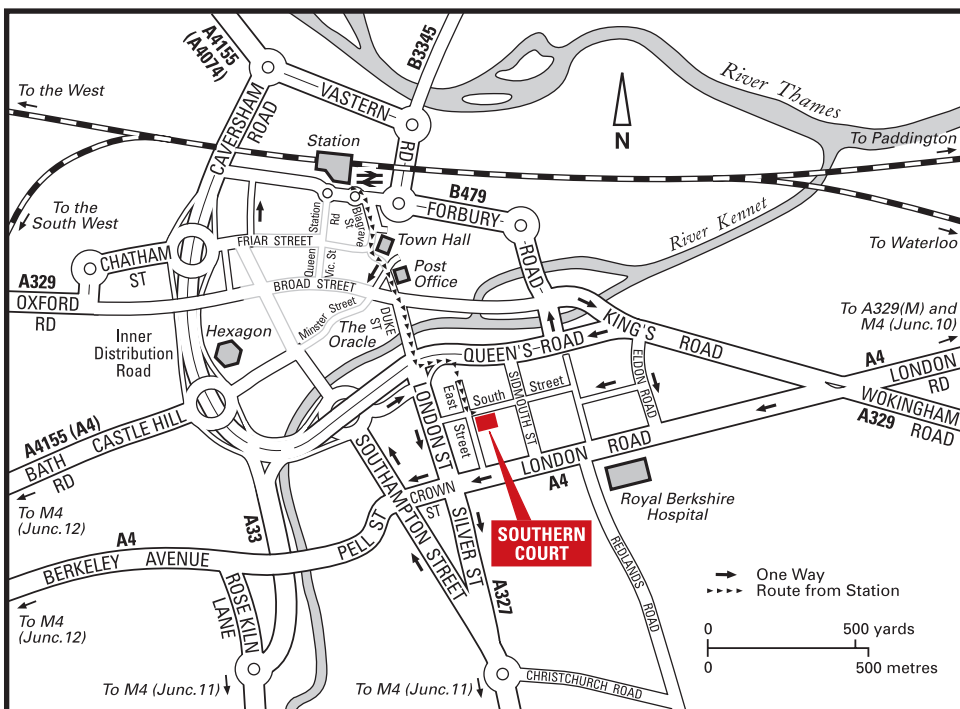

### from Basingstoke and the south

- A33 crossing the M4 at Junction 11.
- Head towards Reading, town centre on the A33.
- At junction with Inner Distribution Road (IDR) bear right keeping in left hand lane go down the slip road with the Oracle Shopping centre ahead and left. Keep to inside lane, follow signs Aldershot A327
- South Street is first left off London St.

### from London and the east

- Exit M4 at Junction 10, A329(M) Reading (East).
- Take slip road off motorway, Reading A4.
- Follow signs for Reading A4, London Road.
- Keeping in right hand lane, pass Hospital (Royal Berkshire) on left. Turn right into Sidmouth Street at lights after hospital, signposted Town Centre and Caversham.
- South Street is first left at cross roads before Queen's Road dual carriageway.

### from Newbury and the west

- M4 or A4 to Junction 12.
- Follow signs to Reading A4, Bath Road.
- Proceed down Castle Hill, look for A329 (A327) Aldershot at Traffic Lights.
- Take first exit off dual carriageway, A327, keep to inside lane, then into London Street (One way).
- South Street is the first left off London Street.

## by Train ...

- Reading is on Western Region / InterCity mainline with frequent services to and from London and the West. There are also cross country trains from Birmingham and Southampton.
- We are about 12 minutes away from the station on foot (▶▶ see route on map) or a short journey by taxi from just outside the main entrance.